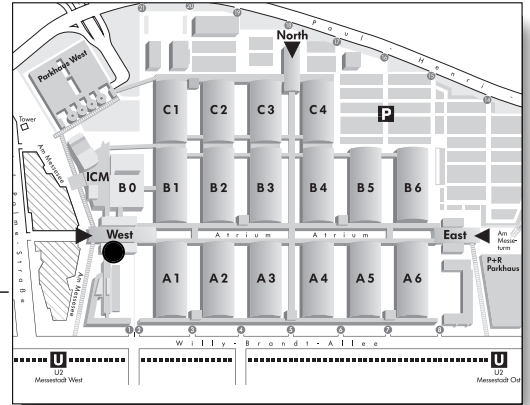

PRESS CENTRE WEST

Radio Studio

IN THE WEST ENTRANCE
2ND FLOOR – RIGHT